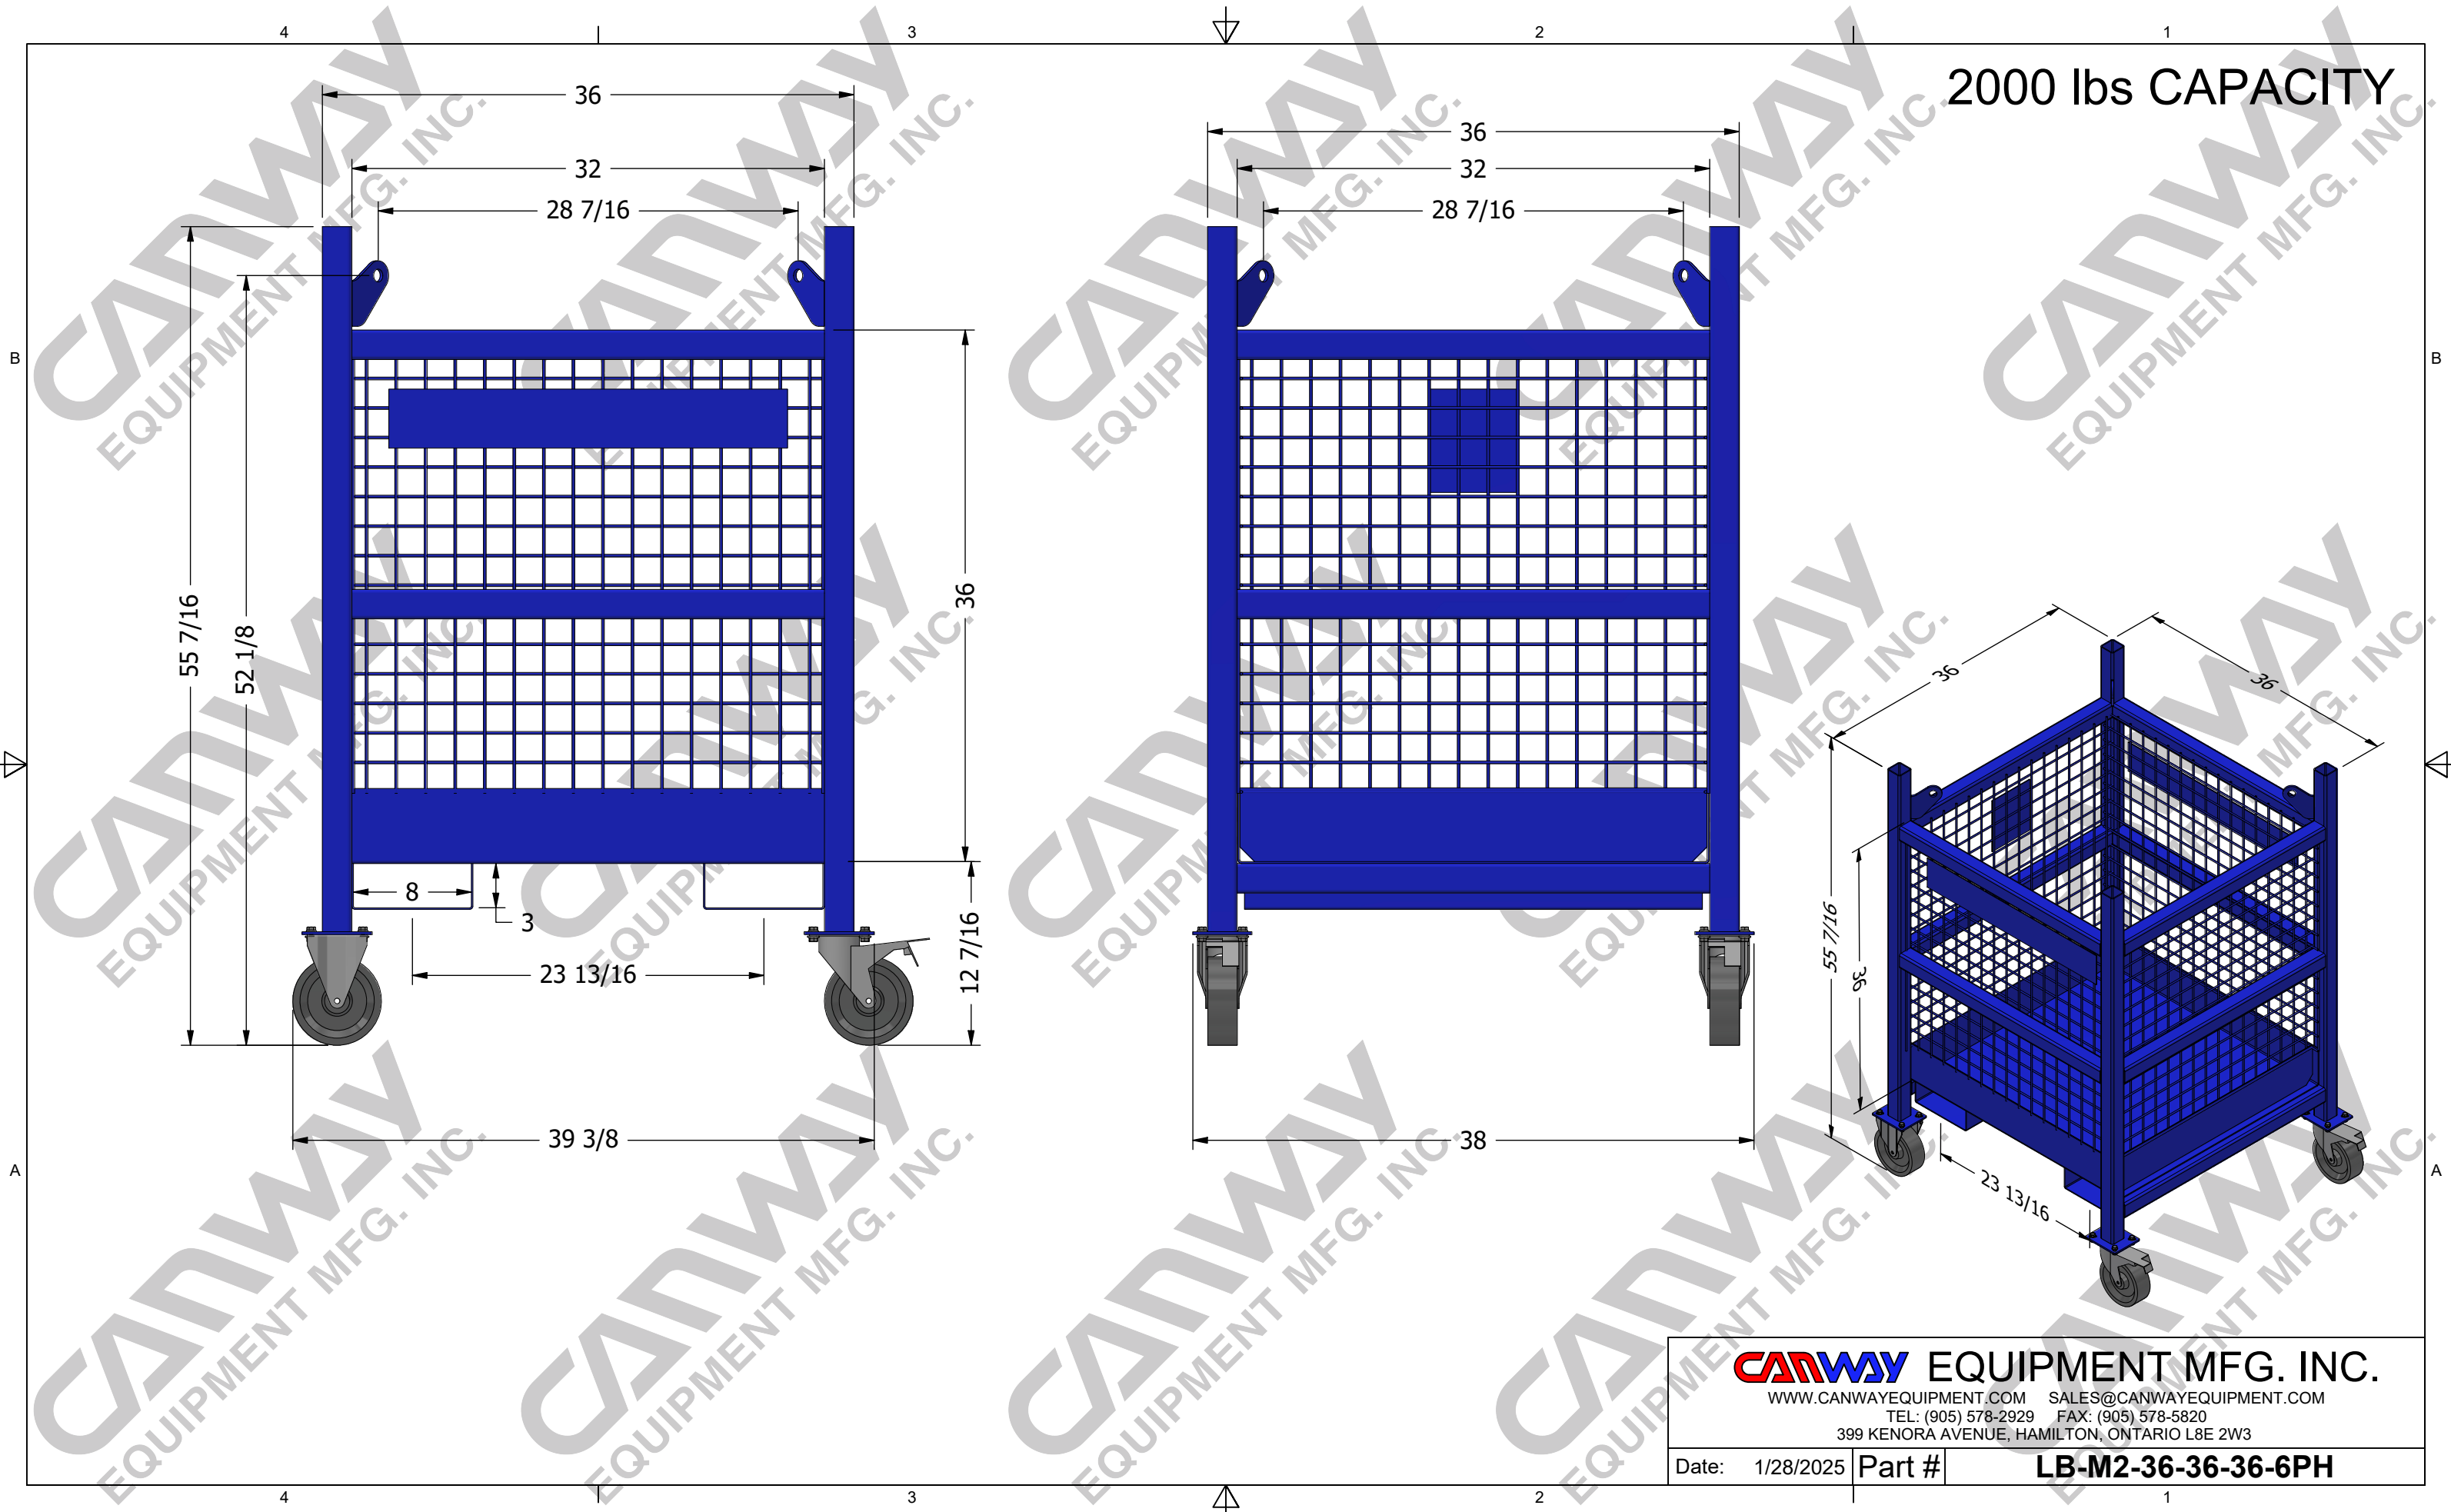

2000 lbs CAPACITY

CANWAY EQUIPMENT MFG. INC.

WWW.CANWAYEQUIPMENT.COM SALES@CANWAYEQUIPMENT.COM
TEL: (905) 578-2929 FAX: (905) 578-5820
399 KENORA AVENUE, HAMILTON, ONTARIO L8E 2W3

Date: 1/28/2025 Part # **LB-M2-36-36-36-6PH**