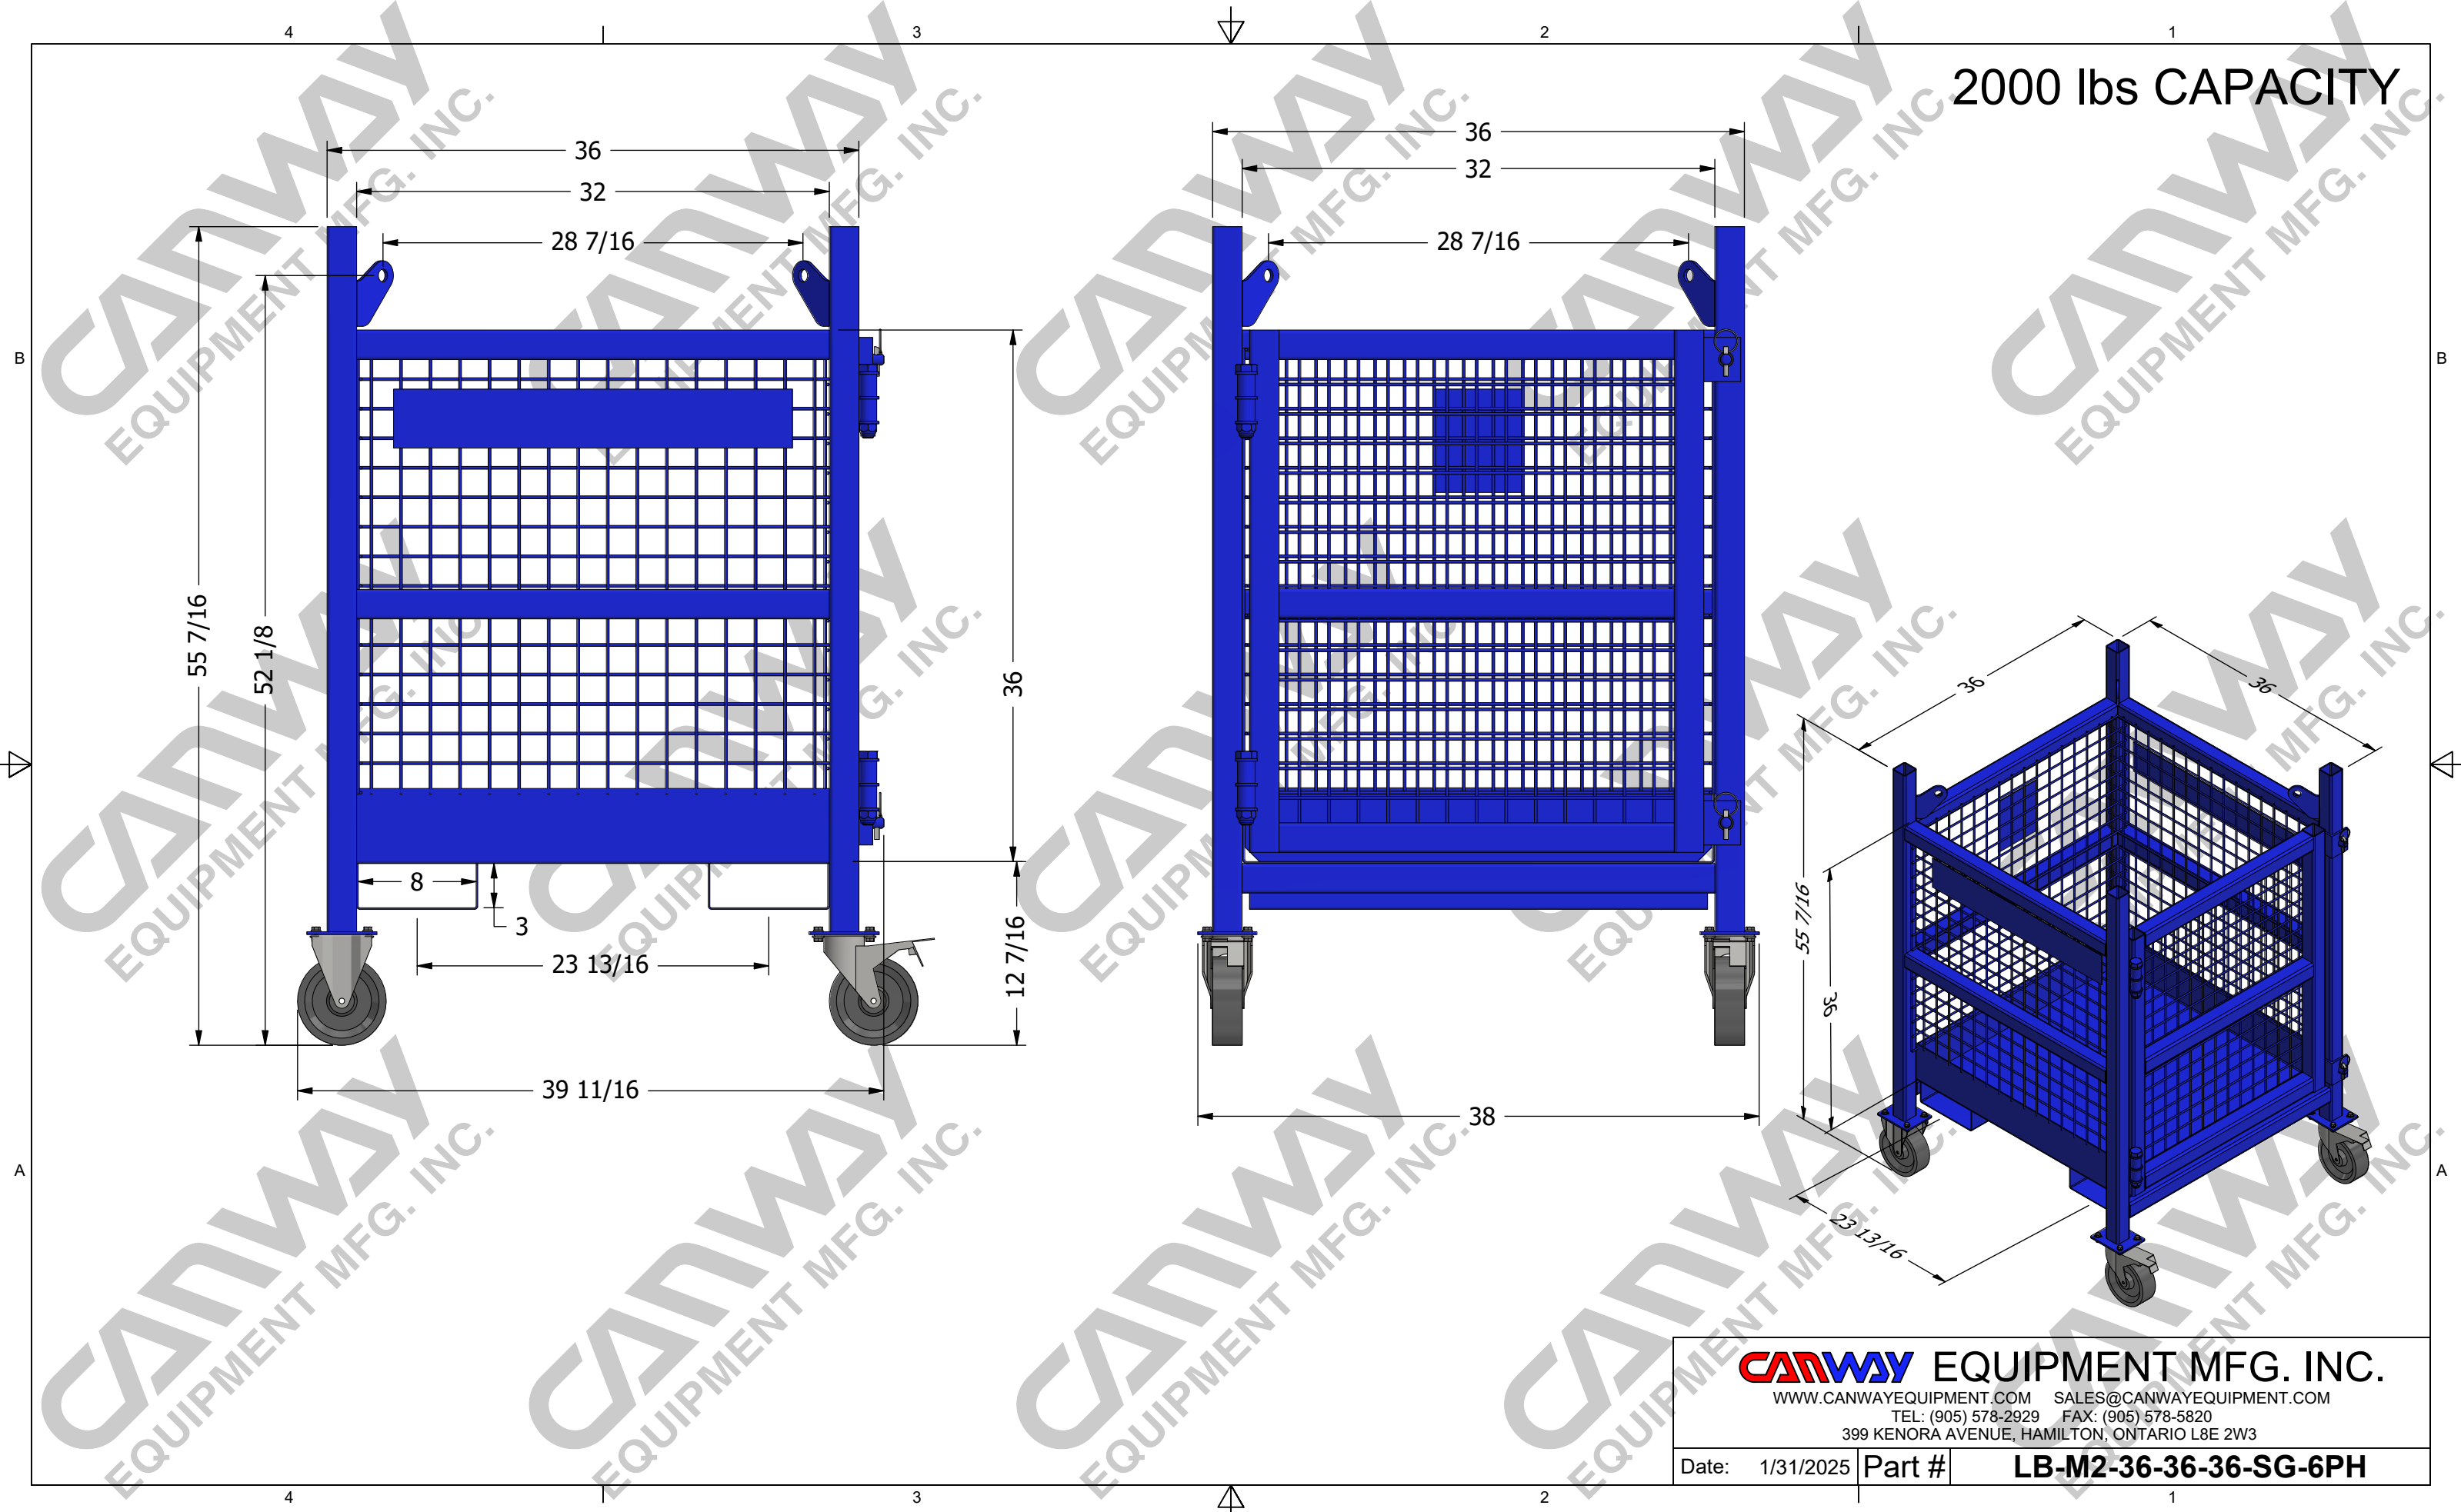

2000 lbs CAPACITY

CANWAY EQUIPMENT MFG. INC.
WWW.CANWAYEQUIPMENT.COM SALES@CANWAYEQUIPMENT.COM
TEL: (905) 578-2929 FAX: (905) 578-5820
399 KENORA AVENUE, HAMILTON, ONTARIO L8E 2W3

Date: 1/31/2025 Part # **LB-M2-36-36-36-SG-6PH**