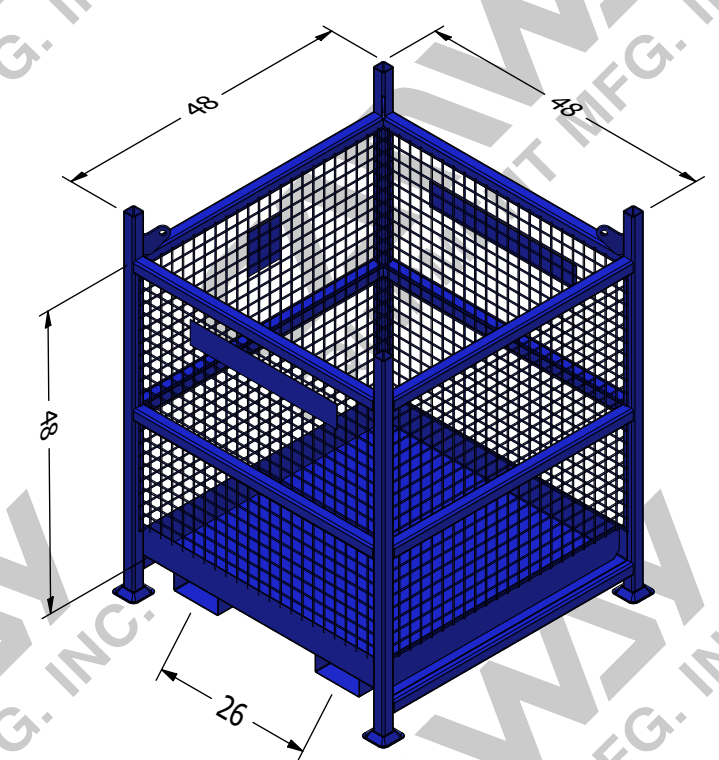

3000 lbs CAPACITY

**CANWAY** EQUIPMENT MFG. INC.  
WWW.CANWAYEQUIPMENT.COM SALES@CANWAYEQUIPMENT.COM  
TEL: (905) 578-2929 FAX: (905) 578-5820  
399 KENORA AVENUE, HAMILTON, ONTARIO L8E 2W3

Date: 1/28/2025	Part #	<b>LB-M3-48-48-48-CF</b>
-----------------	--------	--------------------------