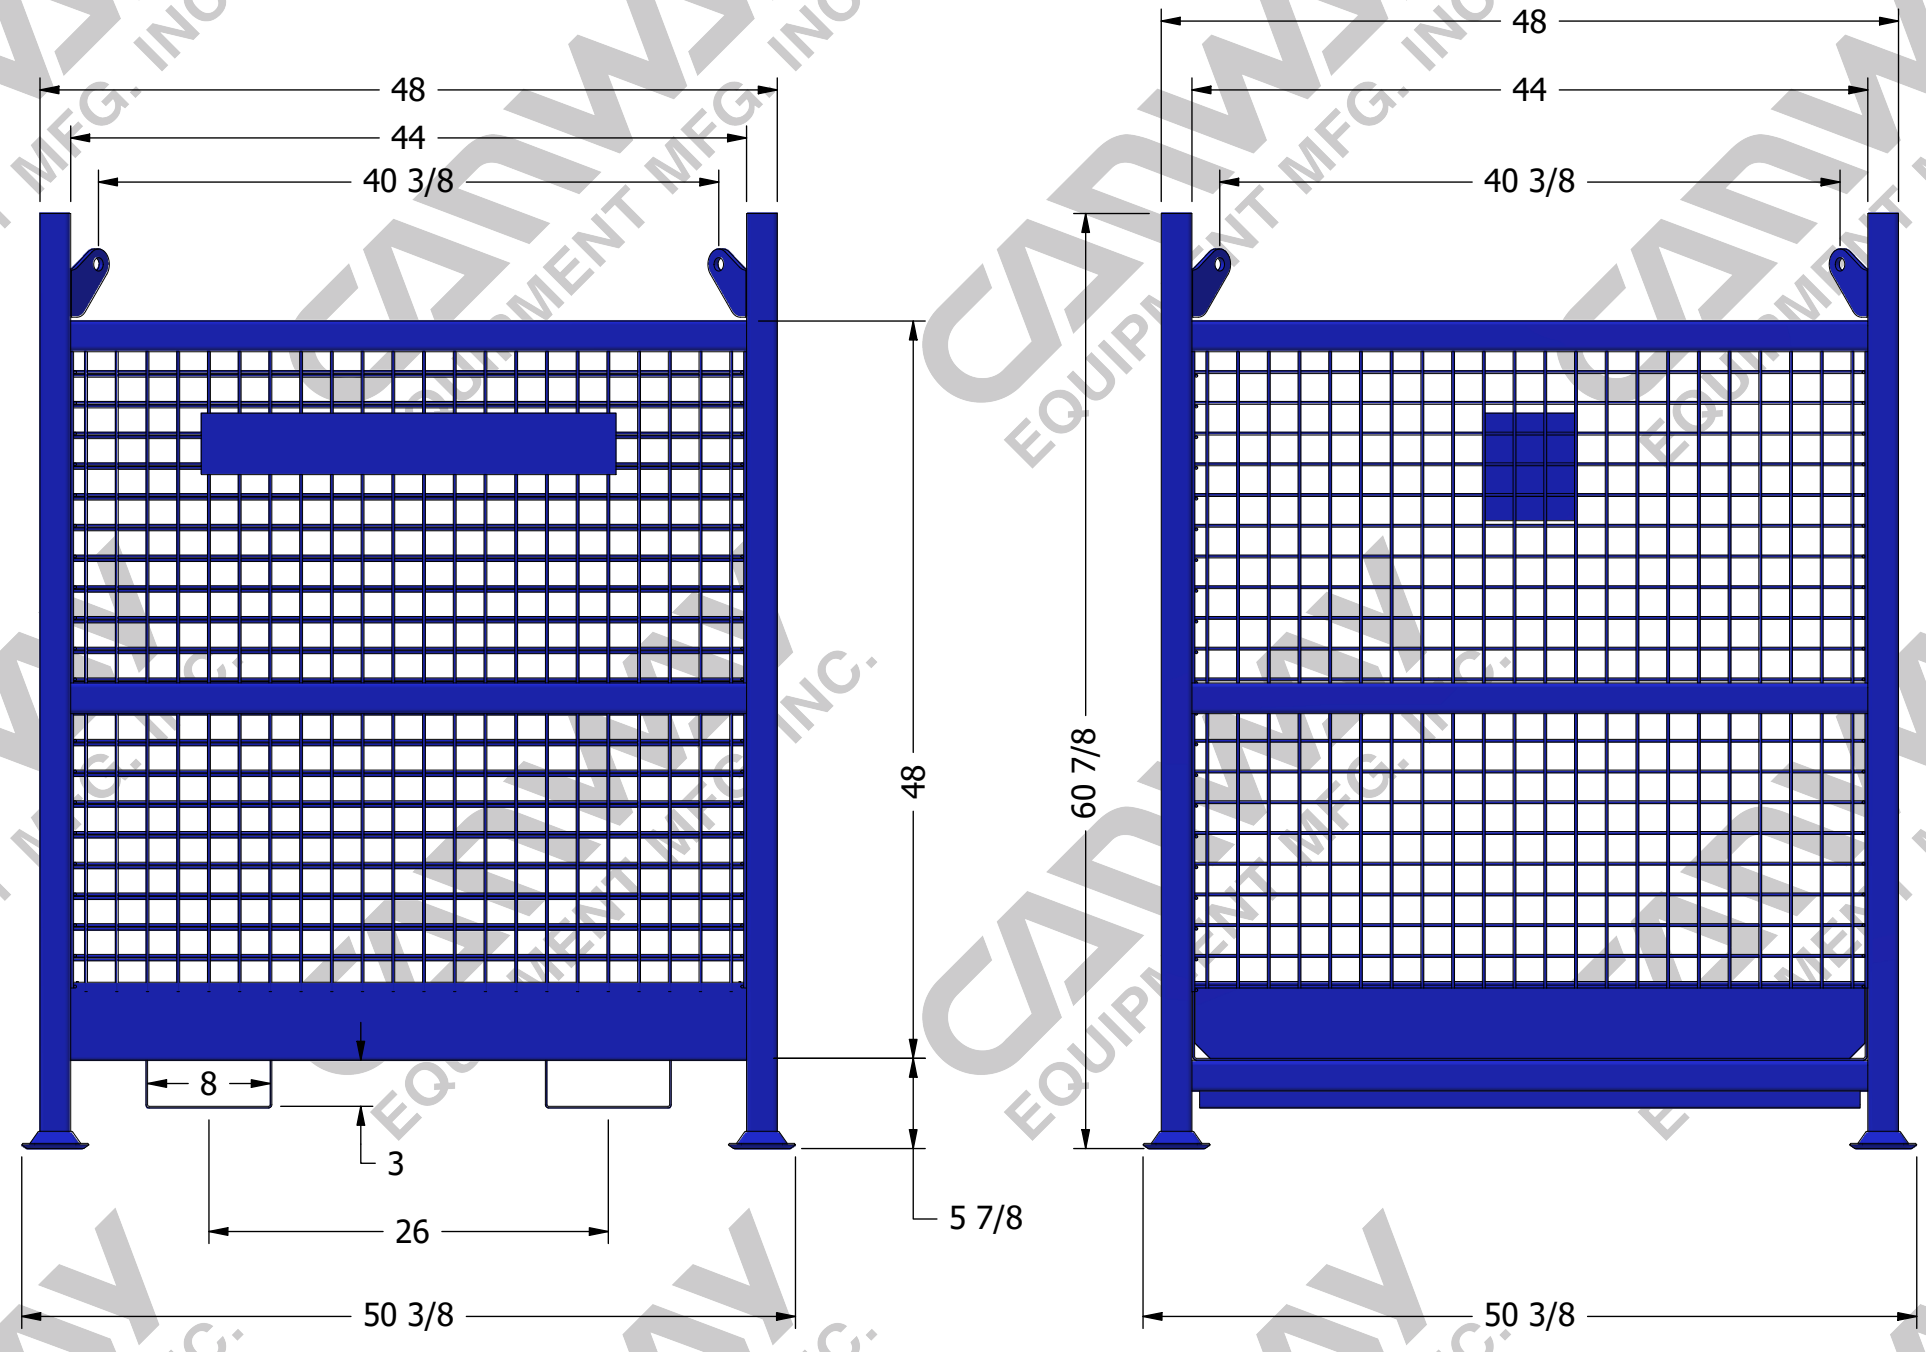

3000 lbs CAPACITY

**CANWAY** EQUIPMENT MFG. INC.  
WWW.CANWAYEQUIPMENT.COM SALES@CANWAYEQUIPMENT.COM  
TEL: (905) 578-2929 FAX: (905) 578-5820  
399 KENORA AVENUE, HAMILTON, ONTARIO L8E 2W3

Date: 1/28/2025	Part #	<b>LB-M3-48-48-48-CF</b>
-----------------	--------	--------------------------