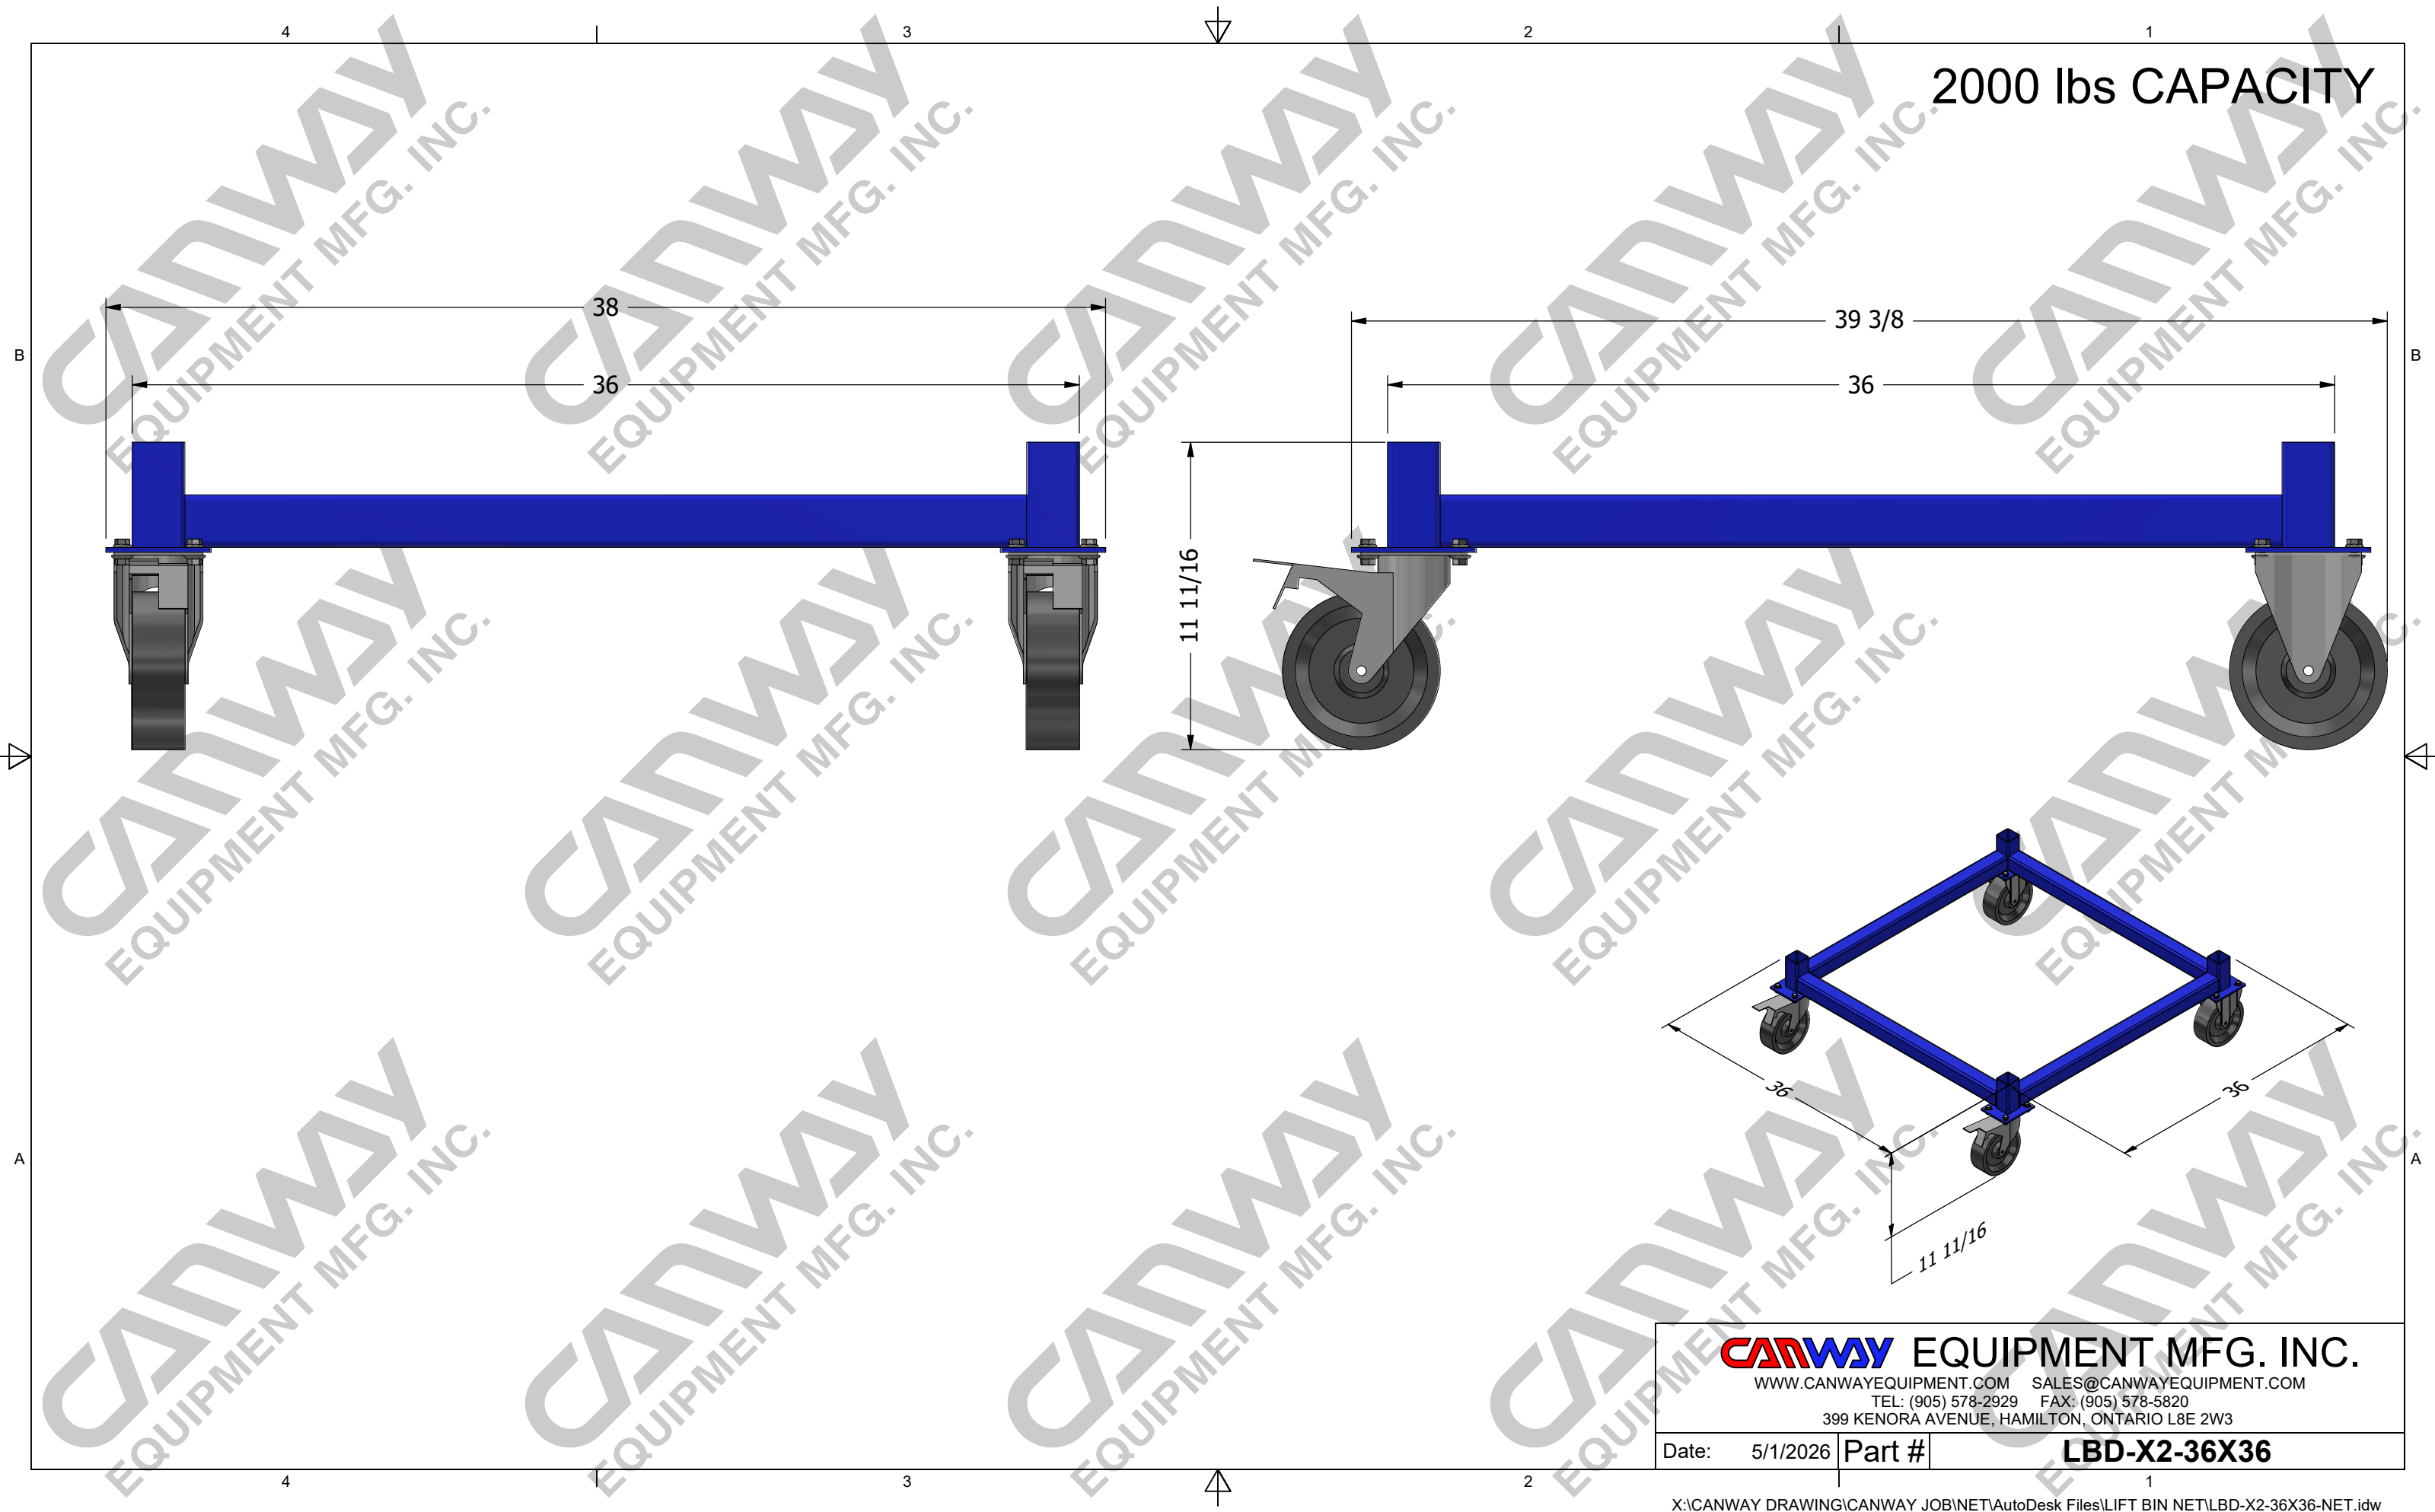

2000 lbs CAPACITY

CANWAY EQUIPMENT MFG. INC.
WWW.CANWAYEQUIPMENT.COM SALES@CANWAYEQUIPMENT.COM
TEL: (905) 578-2929 FAX: (905) 578-5820
399 KENORA AVENUE, HAMILTON, ONTARIO L8E 2W3

Date: 5/1/2026	Part #	LBD-X2-36X36
----------------	--------	---------------------

CARWAY
LBD-X2-36X36