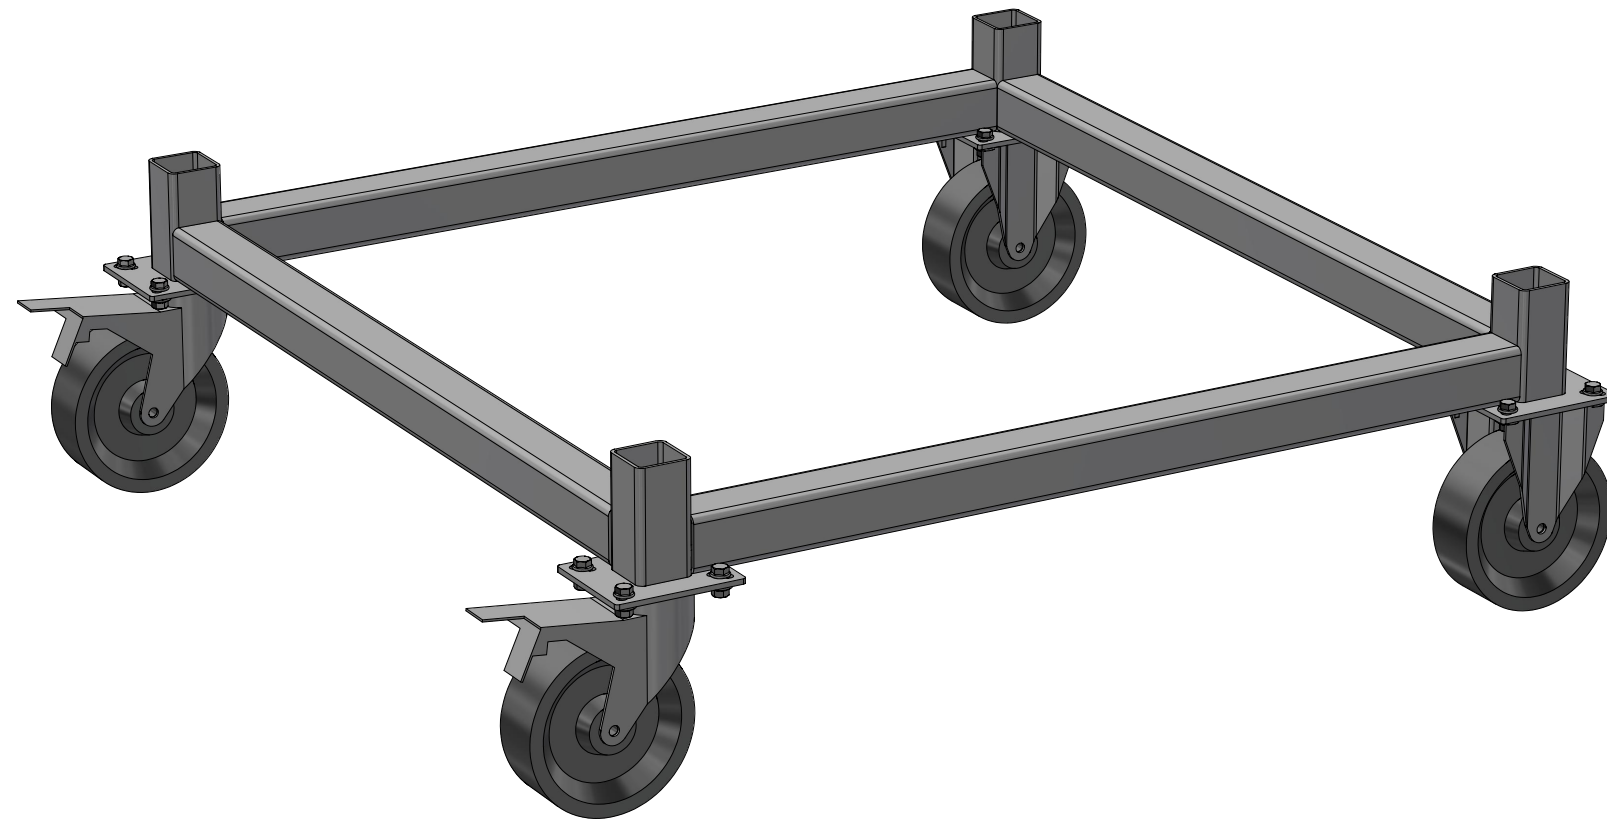

2000 lbs CAPACITY

CANWAY EQUIPMENT MFG. INC.
WWW.CANWAYEQUIPMENT.COM SALES@CANWAYEQUIPMENT.COM
TEL: (905) 578-2929 FAX: (905) 578-5820
399 KENORA AVENUE, HAMILTON, ONTARIO L8E 2W3

Date: 5/1/2026	Part #	LBD-X2-36X36
----------------	--------	---------------------

CARWAY
LBD-X2-36X36